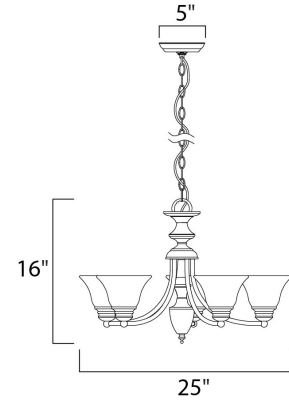

Lighting Your Life Since 1970

Product Specifications - 2699MROI

Job Name:	Job Type:
Quantity:	Comments:

2699MROI
Malaga 5-Light Chandelier

Finish

Oil Rubbed Bronze

Glass/Shade

Marble

Measurements

Width	25.00"
Height	16.00"
Length	N/A
Extension	N/A
Back Plate Width	N/A
Back Plate Height	N/A
HCO	N/A
Min Overall Height	0.00"
Max Overall Height	16.08"
Hanging Weight	11.66 lbs
Height Adjustable	N/A
Slope	N/A
Chain Length	36"
Wire Length	180"
Canopy Width	N/A
Canopy Height	N/A
Canopy Length	N/A