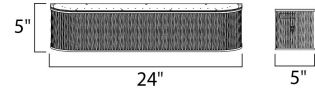

Lighting Your Life Since 1970

Product Specifications - 39712CLPC

Job Name:	Job Type:
Quantity:	Comments:

39712CLPC
Swizzle 4-Light Bath Vanity

Finish

Polished Chrome

Glass/Shade

Clear

Measurements

Width	24.00"
Height	5.00"
Length	N/A
Extension	5"
Back Plate Width	21.26"
Back Plate Height	4.60"
HCO	2.36"
Min Overall Height	0.00"
Max Overall Height	N/A
Hanging Weight	8.80 lbs
Height Adjustable	N/A
Slope	N/A
Chain Length	N/A
Wire Length	N/A
Canopy Width	
Canopy Height	
Canopy Length	N/A