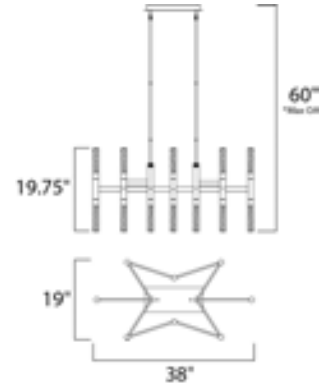

Lighting Your Life Since 1970

Product Specifications - 39754FTBZ

Job Name:	Job Type:
Quantity:	Comments:

39754FTBZ
Pinnacle LED 18-Light Pendant

Finish
Bronze

Glass/Shade
Frosted

Product Category
Single-Tier Chandelier

Lamping

Number of Bulbs	18
Light Type	LED
Bulb Type	LED
Max Bulb Wattage	2.5
Max Fixture Wattage	45
Rated Life	
Rated Lumens	±0
Color Temp	±3,000 K
Bulb(s)	Included
Light Up/Down	N/A
Beam Spread	N/A
CRI	N/A
Photo Cell Included	N/A
Ballast/Driver/Transformer	Yes
Dimmable	Standard/Lutron® or Leviton® CL

Measurements

Width	19.00"
Height	19.75"
Length	38.00"
Extension	N/A
Back Plate Width	N/A
Back Plate Height	N/A
HCO	N/A
Min Overall Height	0.00"
Max Overall Height	60.00"
Hanging Weight	26.10 lbs
Height Adjustable	N/A
Slope	N/A
Chain Length	N/A
Wire Length	N/A
Canopy Width	N/A
Canopy Height	N/A
Canopy Length	N/A

Shipping

Carton Weight	31.68 lbs
Carton Width	23"
Carton Height	17"
Carton Length	42"
Carton Cubic Feet	9.33
Master Pack	1
Master Pack Weight	N/A
Master Pack Width	N/A
Master Pack Height	N/A
Master Pack Length	N/A
Master Cubic Feet	N/A
UPS Shippable	Yes