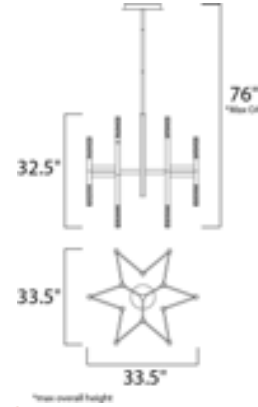

Lighting Your Life Since 1970

Product Specifications - 39756FTMS

Job Name:	Job Type:
Quantity:	Comments:

39756FTMS
Pinnacle LED 24-Light Pendant

Finish

Metallic Silver

Glass/Shade

Frosted

Product Category

Single-Tier Chandelier

Lamping

Number of Bulbs	24
Light Type	LED
Bulb Type	LED
Max Bulb Wattage	2.5
Max Fixture Wattage	72
Rated Life	
Rated Lumens	±0
Color Temp	±3,000 K
Bulb(s)	Included
Light Up/Down	N/A
Beam Spread	N/A
CRI	N/A
Photo Cell Included	N/A
Ballast/Driver/Transformer	No
Dimmable	Standard/Lutron® or Leviton® CL

Measurements

Width	33.50"
Height	32.50"
Length	N/A
Extension	N/A
Back Plate Width	N/A
Back Plate Height	N/A
HCO	N/A
Min Overall Height	0.00"
Max Overall Height	76.00"
Hanging Weight	33.00 lbs
Height Adjustable	N/A
Slope	120°
Chain Length	N/A
Wire Length	N/A
Canopy Width	N/A
Canopy Height	N/A
Canopy Length	N/A