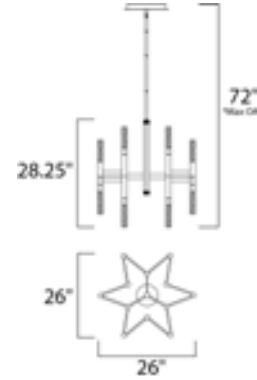

Lighting Your Life Since 1970

Product Specifications - 39758FTBZ

Job Name:	Job Type:
Quantity:	Comments:

39758FTBZ
Pinnacle LED 24-Light Pendant

Finish
Bronze

Glass/Shade
Frosted

Product Category
Single-Tier Chandelier

Lamping

Number of Bulbs	24
Light Type	LED
Bulb Type	LED
Max Bulb Wattage	2.5
Max Fixture Wattage	60
Rated Life	
Rated Lumens	±0
Color Temp	±3,000 K
Bulb(s)	Included
Light Up/Down	N/A
Beam Spread	N/A
CRI	N/A
Photo Cell Included	N/A
Ballast/Driver/Transformer	No
Dimmable	Standard/Lutron® or Leviton® CL

Measurements

Width	26.00"
Height	28.25"
Length	N/A
Extension	N/A
Back Plate Width	N/A
Back Plate Height	N/A
HCO	N/A
Min Overall Height	0.00"
Max Overall Height	72.00"
Hanging Weight	28.60 lbs
Height Adjustable	N/A
Slope	120°
Chain Length	N/A
Wire Length	N/A
Canopy Width	N/A
Canopy Height	N/A
Canopy Length	N/A