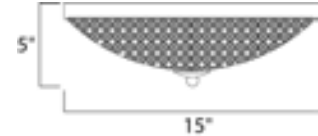

Lighting Your Life Since 1970

Product Specifications - 39871BCPS

Job Name:	Job Type:
Quantity:	Comments:

39871BCPS
Glimmer 4-Light Flush Mount

Finish

Plated Silver

Glass/Shade

Beveled Crystal

Measurements

Width	15.00"
Height	5.00"
Length	N/A
Extension	N/A
Back Plate Width	N/A
Back Plate Height	N/A
HCO	N/A
Min Overall Height	0.00"
Max Overall Height	N/A
Hanging Weight	6.80 lbs
Height Adjustable	N/A
Slope	N/A
Chain Length	N/A
Wire Length	N/A
Canopy Width	N/A
Canopy Height	N/A
Canopy Length	N/A