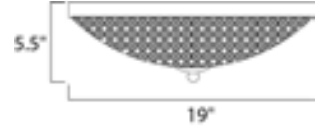

Lighting Your Life Since 1970

Product Specifications - 39872BCBZ

Job Name:	Job Type:
Quantity:	Comments:

39872BCBZ
Glimmer 6-Light Flush Mount

Finish
Bronze

Glass/Shade
Beveled Crystal

Product Category
Flush Mount

Measurements

Width	19.00"
Height	5.50"
Length	N/A
Extension	N/A
Back Plate Width	N/A
Back Plate Height	N/A
HCO	N/A
Min Overall Height	0.00"
Max Overall Height	N/A
Hanging Weight	9.00 lbs
Height Adjustable	N/A
Slope	N/A
Chain Length	N/A
Wire Length	N/A
Canopy Width	N/A
Canopy Height	N/A
Canopy Length	N/A