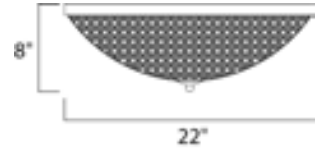

Lighting Your Life Since 1970

Product Specifications - 39873BCBZ

Job Name:	Job Type:
Quantity:	Comments:

39873BCBZ
Glimmer 9-Light Flush Mount

Finish
Bronze

Glass/Shade
Beveled Crystal

Product Category
Flush Mount

Measurements

Width	22.00"
Height	6.00"
Length	N/A
Extension	N/A
Back Plate Width	N/A
Back Plate Height	N/A
HCO	N/A
Min Overall Height	0.00"
Max Overall Height	N/A
Hanging Weight	16.72 lbs
Height Adjustable	N/A
Slope	N/A
Chain Length	N/A
Wire Length	N/A
Canopy Width	22.04"
Canopy Height	0.98"
Canopy Length	22.04"