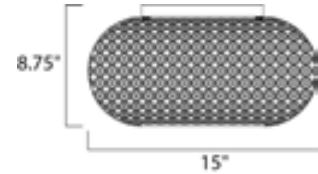

Lighting Your Life Since 1970

Product Specifications - 39875BCBZ

Job Name:	Job Type:
Quantity:	Comments:

39875BCBZ
Glimmer 5-Light Flush Mount

Finish
Bronze

Glass/Shade
Beveled Crystal

Product Category
Flush Mount

Lamping

Number of Bulbs	5
Light Type	Xenon
Bulb Type	G9
Max Bulb Wattage	40
Max Fixture Wattage	
Rated Life	±2,000 Hours
Rated Lumens	±2,500
Color Temp	±2,900 K
Bulb(s)	Included
Light Up/Down	N/A
Beam Spread	N/A
CRI	N/A
Photo Cell Included	N/A
Ballast/Driver/Transformer	No
Dimmable	Standard

Measurements

Width	15.00"
Height	8.75"
Length	N/A
Extension	N/A
Back Plate Width	N/A
Back Plate Height	N/A
HCO	N/A
Min Overall Height	0.00"
Max Overall Height	N/A
Hanging Weight	7.20 lbs
Height Adjustable	N/A
Slope	N/A
Chain Length	N/A
Wire Length	N/A
Canopy Width	N/A
Canopy Height	N/A
Canopy Length	N/A