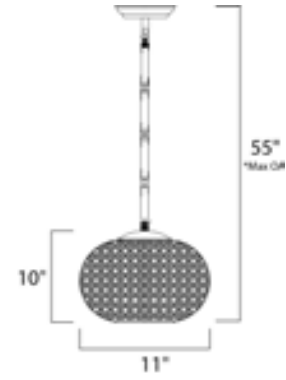

Lighting Your Life Since 1970

Product Specifications - 39877BCPS

Job Name:	Job Type:
Quantity:	Comments:

39877BCPS
Glimmer 3-Light Pendant

Finish
Plated Silver

Glass/Shade
Beveled Crystal

Product Category
Single Pendant

Lamping

Number of Bulbs	3
Light Type	Xenon
Bulb Type	G9
Max Bulb Wattage	60
Max Fixture Wattage	
Rated Life	±2,000 Hours
Rated Lumens	±2,400
Color Temp	±2,900 K
Bulb(s)	Included
Light Up/Down	N/A
Beam Spread	N/A
CRI	N/A
Photo Cell Included	N/A
Ballast/Driver/Transformer	No
Dimmable	Standard

Measurements

Width	11.00"
Height	10.00"
Length	N/A
Extension	N/A
Back Plate Width	N/A
Back Plate Height	N/A
HCO	N/A
Min Overall Height	0.00"
Max Overall Height	49.00"
Hanging Weight	5.50 lbs
Height Adjustable	N/A
Slope	120°
Chain Length	N/A
Wire Length	180"
Canopy Width	5.11"
Canopy Height	0.98"
Canopy Length	5.11"