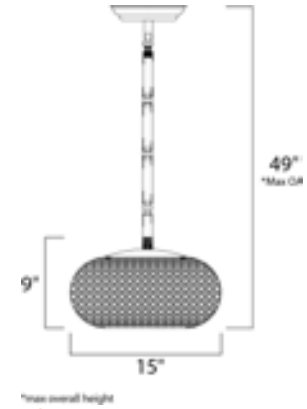

Lighting Your Life Since 1970

Product Specifications - 39878BCPS

Job Name:	Job Type:
Quantity:	Comments:

39878BCPS
Glimmer 5-Light Pendant

Finish
Plated Silver

Glass/Shade
Beveled Crystal

Product Category
Single Pendant

Lamping

Number of Bulbs	5
Light Type	Xenon
Bulb Type	G9
Max Bulb Wattage	60
Max Fixture Wattage	
Rated Life	±2,000 Hours
Rated Lumens	±4,000
Color Temp	±2,900 K
Bulb(s)	Included
Light Up/Down	N/A
Beam Spread	N/A
CRI	N/A
Photo Cell Included	N/A
Ballast/Driver/Transformer	No
Dimmable	Standard

Measurements

Width	15.00"
Height	10.00"
Length	N/A
Extension	N/A
Back Plate Width	N/A
Back Plate Height	N/A
HCO	N/A
Min Overall Height	0.00"
Max Overall Height	49.00"
Hanging Weight	9.24 lbs
Height Adjustable	N/A
Slope	120°
Chain Length	N/A
Wire Length	180"
Canopy Width	5.11"
Canopy Height	0.98"
Canopy Length	5.11"