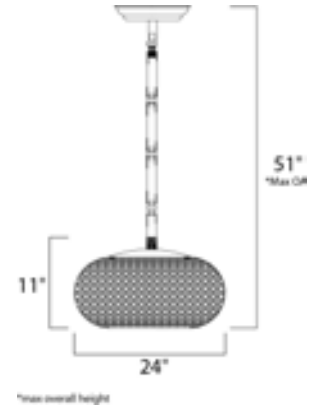

Lighting Your Life Since 1970

Product Specifications - 39879BCBZ

Job Name:	Job Type:
Quantity:	Comments:

39879BCBZ
Glimmer 9-Light Pendant

Finish
Bronze

Glass/Shade
Beveled Crystal

Product Category
Single Pendant

Lamping

Number of Bulbs	9
Light Type	Xenon
Bulb Type	G9
Max Bulb Wattage	60
Max Fixture Wattage	540
Rated Life	±2,000 Hours
Rated Lumens	±7,200
Color Temp	±2,900 K
Bulb(s)	Included
Light Up/Down	N/A
Beam Spread	N/A
CRI	N/A
Photo Cell Included	N/A
Ballast/Driver/Transformer	No
Dimmable	Standard

Measurements

Width	24.00"
Height	12.00"
Length	N/A
Extension	N/A
Back Plate Width	N/A
Back Plate Height	N/A
HCO	N/A
Min Overall Height	0.00"
Max Overall Height	51.00"
Hanging Weight	23.00 lbs
Height Adjustable	N/A
Slope	120°
Chain Length	N/A
Wire Length	180"
Canopy Width	N/A
Canopy Height	N/A
Canopy Length	N/A

Shipping

Carton Weight	25.08 lbs
Carton Width	27"
Carton Height	14"
Carton Length	27"
Carton Cubic Feet	5.74
Master Pack	1
Master Pack Weight	N/A
Master Pack Width	N/A
Master Pack Height	N/A
Master Pack Length	N/A
Master Cubic Feet	N/A
UPS Shippable	Yes