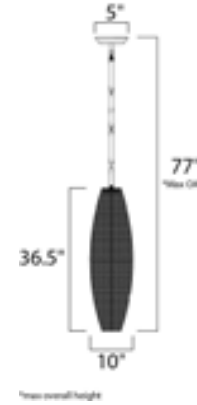

Lighting Your Life Since 1970

Product Specifications - 39883BCPS

Job Name:	Job Type:
Quantity:	Comments:

39883BCPS
Glimmer 8-Light Pendant

Finish
Plated Silver

Glass/Shade
Beveled Crystal

Product Category
Single Pendant

Lamping

Number of Bulbs	8
Light Type	Xenon
Bulb Type	G9
Max Bulb Wattage	40
Max Fixture Wattage	
Rated Life	±2,000 Hours
Rated Lumens	±4,000
Color Temp	±2,900 K
Bulb(s)	Included
Light Up/Down	N/A
Beam Spread	N/A
CRI	N/A
Photo Cell Included	N/A
Ballast/Driver/Transformer	No
Dimmable	Standard

Measurements

Width	10.00"
Height	36.50"
Length	N/A
Extension	N/A
Back Plate Width	N/A
Back Plate Height	N/A
HCO	N/A
Min Overall Height	0.00"
Max Overall Height	77.00"
Hanging Weight	12.60 lbs
Height Adjustable	N/A
Slope	120°
Chain Length	N/A
Wire Length	180"
Canopy Width	N/A
Canopy Height	N/A
Canopy Length	N/A

Shipping

Carton Weight	16.50 lbs
Carton Width	14"
Carton Height	13"
Carton Length	37"
Carton Cubic Feet	3.80
Master Pack	1
Master Pack Weight	N/A
Master Pack Width	N/A
Master Pack Height	N/A
Master Pack Length	N/A
Master Cubic Feet	N/A
UPS Shippable	Yes