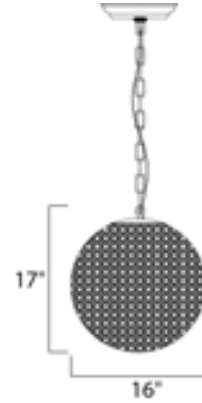

Lighting Your Life Since 1970

Product Specifications - 39886BCBZ

Job Name:	Job Type:
Quantity:	Comments:

39886BCBZ
Glimmer 5-Light Chandelier

Finish
Bronze

Glass/Shade
Beveled Crystal

Product Category
Single-Tier Chandelier

Lamping

Number of Bulbs	5
Light Type	Xenon
Bulb Type	G9
Max Bulb Wattage	60
Max Fixture Wattage	
Rated Life	±2,000 Hours
Rated Lumens	±4,000
Color Temp	±2,900 K
Bulb(s)	Included
Light Up/Down	N/A
Beam Spread	N/A
CRI	N/A
Photo Cell Included	N/A
Ballast/Driver/Transformer	No
Dimmable	Standard

Measurements

Width	16.00"
Height	18.00"
Length	N/A
Extension	N/A
Back Plate Width	N/A
Back Plate Height	N/A
HCO	N/A
Min Overall Height	0.00"
Max Overall Height	N/A
Hanging Weight	14.50 lbs
Height Adjustable	N/A
Slope	N/A
Chain Length	36"
Wire Length	180"
Canopy Width	N/A
Canopy Height	N/A
Canopy Length	N/A