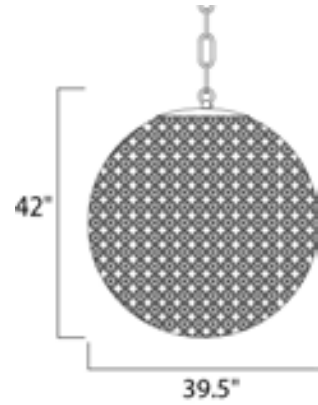

Lighting Your Life Since 1970

Product Specifications - 39888BCBZ

Job Name:	Job Type:
Quantity:	Comments:

39888BCBZ
Glimmer 18-Light Chandelier

Finish
Bronze

Glass/Shade
Beveled Crystal

Product Category
Single-Tier Chandelier

Lamping

Number of Bulbs	18
Light Type	Xenon
Bulb Type	G9
Max Bulb Wattage	40
Max Fixture Wattage	
Rated Life	±2,000 Hours
Rated Lumens	±9,000
Color Temp	±2,900 K
Bulb(s)	Included
Light Up/Down	N/A
Beam Spread	N/A
CRI	N/A
Photo Cell Included	N/A
Ballast/Driver/Transformer	No
Dimmable	Standard

Measurements

Width	39.50"
Height	42.00"
Length	N/A
Extension	N/A
Back Plate Width	N/A
Back Plate Height	N/A
HCO	N/A
Min Overall Height	0.00"
Max Overall Height	N/A
Hanging Weight	44.00 lbs
Height Adjustable	N/A
Slope	N/A
Chain Length	36"
Wire Length	180"
Canopy Width	N/A
Canopy Height	N/A
Canopy Length	N/A