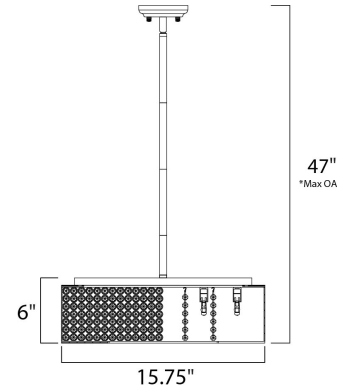

Lighting Your Life Since 1970

Product Specifications - 39895BCPS

Job Name:	Job Type:
Quantity:	Comments:

39895BCPS
Glimmer 6-Light Pendant

Finish
Plated Silver

Glass/Shade
Beveled Crystal

Product Category
Single Pendant

Measurements

Width	15.75"
Height	6.00"
Length	N/A
Extension	N/A
Back Plate Width	N/A
Back Plate Height	N/A
HCO	N/A
Min Overall Height	0.00"
Max Overall Height	47.00"
Hanging Weight	10.34 lbs
Height Adjustable	N/A
Slope	120°
Chain Length	N/A
Wire Length	N/A
Canopy Width	N/A
Canopy Height	N/A
Canopy Length	N/A

Shipping

Carton Weight	12.98 lbs
Carton Width	19"
Carton Height	10"
Carton Length	19"
Carton Cubic Feet	2.11
Master Pack	1
Master Pack Weight	N/A
Master Pack Width	N/A
Master Pack Height	N/A
Master Pack Length	N/A
Master Cubic Feet	N/A
UPS Shippable	Yes