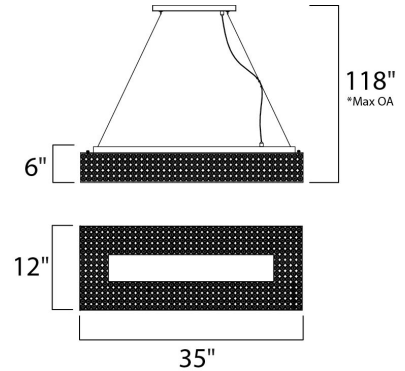

Lighting Your Life Since 1970

Product Specifications - 39898BCPS

Job Name:	Job Type:
Quantity:	Comments:

39898BCPS
Glimmer 10-Light Chandelier

Finish
Plated Silver

Glass/Shade
Beveled Crystal

*max overall height
Product Category
Island Pendant

Lamping

Number of Bulbs	10
Light Type	Xenon
Bulb Type	G9
Max Bulb Wattage	40
Max Fixture Wattage	
Rated Life	
Rated Lumens	±0
Color Temp	
Bulb(s)	Included
Light Up/Down	N/A
Beam Spread	N/A
CRI	N/A
Photo Cell Included	N/A
Ballast/Driver/Transformer	No
Dimmable	N/A

Measurements

Width	12.00"
Height	25.00"
Length	31.50"
Extension	N/A
Back Plate Width	N/A
Back Plate Height	N/A
HCO	N/A
Min Overall Height	0.00"
Max Overall Height	N/A
Hanging Weight	18.70 lbs
Height Adjustable	N/A
Slope	N/A
Chain Length	N/A
Wire Length	N/A
Canopy Width	N/A
Canopy Height	N/A
Canopy Length	N/A

Shipping

Carton Weight	21.56 lbs
Carton Width	15"
Carton Height	9"
Carton Length	35"
Carton Cubic Feet	2.74
Master Pack	1
Master Pack Weight	N/A
Master Pack Width	N/A
Master Pack Height	N/A
Master Pack Length	N/A
Master Cubic Feet	N/A
UPS Shippable	Yes