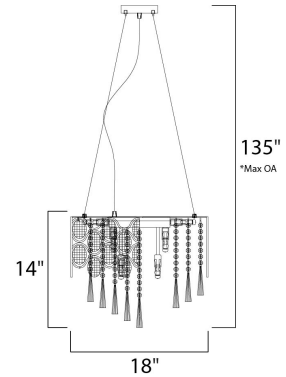

Lighting Your Life Since 1970

Product Specifications - 39924BCPC

Job Name:	Job Type:
Quantity:	Comments:

39924BCPC
Jewel 12-Light Pendant

Finish

Polished Chrome

Glass/Shade

Beveled Crystal

Product Category

Single Pendant

Lamping

Number of Bulbs	12
Light Type	Xenon
Bulb Type	G9
Max Bulb Wattage	25
Max Fixture Wattage	1225
Rated Life	±2,000 Hours
Rated Lumens	±2,880
Color Temp	±2,900 K
Bulb(s)	Included
Light Up/Down	N/A
Beam Spread	N/A
CRI	N/A
Photo Cell Included	N/A
Ballast/Driver/Transformer	No
Dimmable	Standard

Measurements

Width	18.00"
Height	14.00"
Length	N/A
Extension	N/A
Back Plate Width	N/A
Back Plate Height	N/A
HCO	N/A
Min Overall Height	0.00"
Max Overall Height	135.00"
Hanging Weight	28.60 lbs
Height Adjustable	N/A
Slope	N/A
Chain Length	N/A
Wire Length	180"
Canopy Width	N/A
Canopy Height	N/A
Canopy Length	N/A

Shipping

Carton Weight	33.00 lbs
Carton Width	22"
Carton Height	15"
Carton Length	22"
Carton Cubic Feet	4.15
Master Pack	1
Master Pack Weight	N/A
Master Pack Width	N/A
Master Pack Height	N/A
Master Pack Length	N/A
Master Cubic Feet	N/A
UPS Shippable	Yes