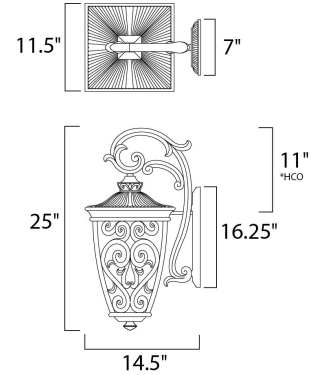

Finish

Oriental Bronze

Glass/Shade

Seedy

Product Category

Outdoor Wall Mount

Lamping

Number of Bulbs	3
Light Type	Incandescent
Bulb Type	CA
Max Bulb Wattage	60
Max Fixture Wattage	180
Rated Life	±1,500 Hours
Rated Lumens	±2,016
Color Temp	±2,700 K
Bulb(s)	Not Included
Light Up/Down	N/A
Beam Spread	N/A
CRI	N/A
Photo Cell Included	N/A
Ballast/Driver/Transformer	No
Dimmable	Standard Dimmer

Measurements

Width	11.50"
Height	25.00"
Length	N/A
Extension	15"
Back Plate Width	7.00"
Back Plate Height	16.25"
HCO	11.00"
Min Overall Height	0.00"
Max Overall Height	N/A
Hanging Weight	14.33 lbs
Height Adjustable	N/A
Slope	N/A
Chain Length	N/A
Wire Length	N/A
Canopy Width	N/A
Canopy Height	N/A
Canopy Length	N/A

Shipping

Carton Weight	19.50 lbs
Carton Width	17"
Carton Height	14"
Carton Length	27"
Carton Cubic Feet	3.85
Master Pack	1
Master Pack Weight	N/A
Master Pack Width	N/A
Master Pack Height	N/A
Master Pack Length	N/A
Master Cubic Feet	N/A
UPS Shippable	Yes

Certification

Safety Rating	Wet
Energy Star	No
CA Title 24	No
CA Title 20	No
ADA	No
Dark Sky	N/A

Other

UPC Code	783209065246
Shades Included	N/A
Crystals Included	N/A
Diffuser Included	N/A
Conversion Kit	N/A
Material	Vivex

Equivalents

Incandescent Watts	N/A
Fluorescent Watts	N/A

Maxim Lighting International and all designs, logos and images © 2015 Maxim Lighting International. All Rights Reserved. Maxim Lighting International reserves the right, at any time, to make changes in the design and/or construction of the product including the discontinuation of product without prior notice. Color may vary from what is pictured above due to limitations inherent to photographic processes.

Always consult a qualified, licensed electrician before installation of any product weighing 35 pounds or more. We recommend that a qualified, licensed electrician do the installation. Always install to a mechanically sound structure.