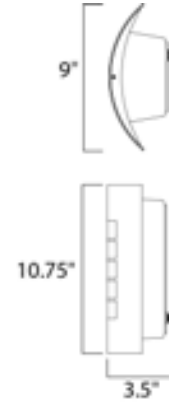

Lighting Your Life Since 1970

Product Specifications - 54331WTBZ

Job Name:	Job Type:
Quantity:	Comments:

54331WTBZ
View LED 1-Light Wall Sconce

Finish
Bronze

Glass/Shade
White

Product Category
Outdoor Wall Mount

Lamping

Number of Bulbs	1
Light Type	LED
Bulb Type	LED
Max Bulb Wattage	7
Max Fixture Wattage	7
Rated Life	
Rated Lumens	±900
Color Temp	±3,000 K
Bulb(s)	Included
Light Up/Down	Both
Beam Spread	N/A
CRI	N/A
Photo Cell Included	N/A
Ballast/Driver/Transformer	No
Dimmable	N/A

Measurements

Width	8.00"
Height	10.75"
Length	N/A
Extension	4"
Back Plate Width	N/A
Back Plate Height	N/A
HCO	N/A
Min Overall Height	0.00"
Max Overall Height	N/A
Hanging Weight	N/A
Height Adjustable	N/A
Slope	N/A
Chain Length	N/A
Wire Length	N/A
Canopy Width	N/A
Canopy Height	N/A
Canopy Length	N/A

Shipping

Carton Weight	0.00 lbs
Carton Width	4"
Carton Height	11"
Carton Length	9"
Carton Cubic Feet	0.23
Master Pack	6
Master Pack Weight	N/A
Master Pack Width	12.60"
Master Pack Height	12.60"
Master Pack Length	18.50"
Master Cubic Feet	1.70
UPS Shippable	Yes