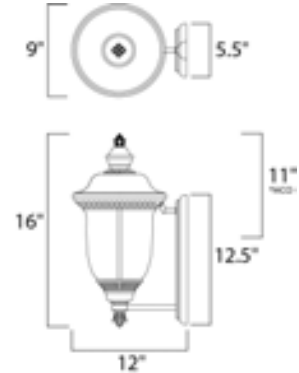

55422WGOB
Carriage House LED Outdoor Wall Mount

Finish

Oriental Bronze

Glass/Shade

Water Glass

Product Category

Outdoor Wall Mount

Lamping

Number of Bulbs	1
Light Type	LED
Bulb Type	PCB Board
Max Bulb Wattage	8
Max Fixture Wattage	8
Rated Life	
Rated Lumens	±560
Color Temp	±3,000 K
Bulb(s)	Not Included
Light Up/Down	N/A
Beam Spread	N/A
CRI	N/A
Photo Cell Included	N/A
Ballast/Driver/Transformer	No
Dimmable	N/A

Measurements

Width	9.00"
Height	16.00"
Length	N/A
Extension	12"
Back Plate Width	5.50"
Back Plate Height	12.50"
HCO	11.00"
Min Overall Height	0.00"
Max Overall Height	N/A
Hanging Weight	6.90 lbs
Height Adjustable	N/A
Slope	N/A
Chain Length	N/A
Wire Length	N/A
Canopy Width	N/A
Canopy Height	N/A
Canopy Length	N/A

Shipping

Carton Weight	8.60 lbs
Carton Width	13"
Carton Height	12"
Carton Length	20"
Carton Cubic Feet	1.81
Master Pack	1
Master Pack Weight	N/A
Master Pack Width	N/A
Master Pack Height	N/A
Master Pack Length	N/A
Master Cubic Feet	N/A
UPS Shippable	Yes

Certification

Safety Rating	Wet
Energy Star	No
CA Title 24	Yes
CA Title 20	No
ADA	No
Dark Sky	N/A

Other

UPC Code	783209118652
Shades Included	N/A
Crystals Included	N/A
Diffuser Included	N/A
Conversion Kit	N/A
Material	N/A

Equivalents

Incandescent Watts	N/A
Fluorescent Watts	N/A

Maxim Lighting International and all designs, logos and images © 2015 Maxim Lighting International. All Rights Reserved. Maxim Lighting International reserves the right, at any time, to make changes in the design and/or construction of the product including the discontinuation of product without prior notice. Color may vary from what is pictured above due to limitations inherent to photographic processes.

Always consult a qualified, licensed electrician before installation of any product weighing 35 pounds or more. We recommend that a qualified, licensed electrician do the installation. Always install to a mechanically sound structure.