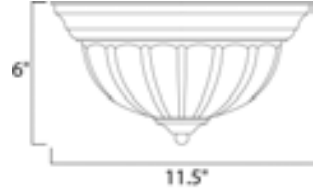

Lighting Your Life Since 1970

Product Specifications - 5830FTTW

Job Name:	Job Type:
Quantity:	Comments:

5830FTTW
Essentials 1-Light Flush Mount

Finish

Textured White

Glass/Shade

Frosted

Measurements

Width	11.50"
Height	6.00"
Length	N/A
Extension	N/A
Back Plate Width	N/A
Back Plate Height	N/A
HCO	N/A
Min Overall Height	0.00"
Max Overall Height	6.00"
Hanging Weight	2.76 lbs
Height Adjustable	N/A
Slope	N/A
Chain Length	N/A
Wire Length	N/A
Canopy Width	N/A
Canopy Height	N/A
Canopy Length	N/A