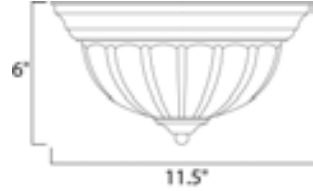

Lighting Your Life Since 1970

Product Specifications - 5830FTWT

Job Name:	Job Type:
Quantity:	Comments:

5830FTWT
Essentials 1-Light Flush Mount

Finish
White

Glass/Shade
Frosted

Product Category
Flush Mount

Lamping

Measurements

Width	11.50"
Height	6.00"
Length	N/A
Extension	N/A
Back Plate Width	N/A
Back Plate Height	N/A
HCO	N/A
Min Overall Height	0.00"
Max Overall Height	6.00"
Hanging Weight	2.76 lbs
Height Adjustable	N/A
Slope	N/A
Chain Length	N/A
Wire Length	N/A
Canopy Width	N/A
Canopy Height	N/A
Canopy Length	N/A