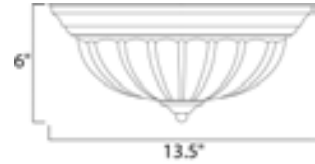

Lighting Your Life Since 1970

Product Specifications - 5831FTSN

Job Name:	Job Type:
Quantity:	Comments:

5831FTSN
Essentials 2-Light Flush Mount

Finish
Satin Nickel

Glass/Shade
Frosted

Product Category
Flush Mount

Measurements

Width	13.50"
Height	6.00"
Length	N/A
Extension	N/A
Back Plate Width	N/A
Back Plate Height	N/A
HCO	N/A
Min Overall Height	0.00"
Max Overall Height	6.00"
Hanging Weight	2.65 lbs
Height Adjustable	N/A
Slope	N/A
Chain Length	N/A
Wire Length	N/A
Canopy Width	N/A
Canopy Height	N/A
Canopy Length	N/A