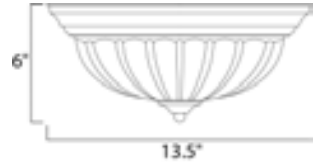

Lighting Your Life Since 1970

Product Specifications - 5831FTTW

Job Name:	Job Type:
Quantity:	Comments:

5831FTTW
Essentials 2-Light Flush Mount

Finish

Textured White

Glass/Shade

Frosted

Measurements

Width	13.50"
Height	6.00"
Length	N/A
Extension	N/A
Back Plate Width	N/A
Back Plate Height	N/A
HCO	N/A
Min Overall Height	0.00"
Max Overall Height	6.00"
Hanging Weight	2.65 lbs
Height Adjustable	N/A
Slope	N/A
Chain Length	N/A
Wire Length	N/A
Canopy Width	N/A
Canopy Height	N/A
Canopy Length	N/A