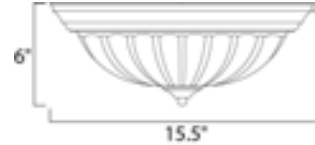

Lighting Your Life Since 1970

Product Specifications - 5832FTOI

Job Name:	Job Type:
Quantity:	Comments:

5832FTOI
Essentials 3-Light Flush Mount

Finish

Oil Rubbed Bronze

Glass/Shade

Frosted

Measurements

Width	15.50"
Height	6.00"
Length	N/A
Extension	N/A
Back Plate Width	N/A
Back Plate Height	N/A
HCO	N/A
Min Overall Height	0.00"
Max Overall Height	6.00"
Hanging Weight	3.97 lbs
Height Adjustable	N/A
Slope	N/A
Chain Length	N/A
Wire Length	N/A
Canopy Width	N/A
Canopy Height	N/A
Canopy Length	N/A