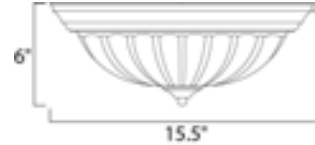

Lighting Your Life Since 1970

Product Specifications - 5832FTSN

Job Name:	Job Type:
Quantity:	Comments:

5832FTSN
Essentials 3-Light Flush Mount

Finish
Satin Nickel

Glass/Shade
Frosted

Product Category
Flush Mount

Measurements

Width	15.50"
Height	6.00"
Length	N/A
Extension	N/A
Back Plate Width	N/A
Back Plate Height	N/A
HCO	N/A
Min Overall Height	0.00"
Max Overall Height	6.00"
Hanging Weight	3.97 lbs
Height Adjustable	N/A
Slope	N/A
Chain Length	N/A
Wire Length	N/A
Canopy Width	N/A
Canopy Height	N/A
Canopy Length	N/A