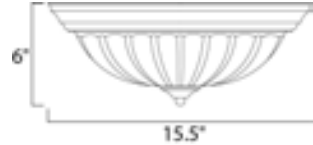

Lighting Your Life Since 1970

Product Specifications - 5832FTTW

Job Name:	Job Type:
Quantity:	Comments:

5832FTTW
Essentials 3-Light Flush Mount

Finish

Textured White

Glass/Shade

Frosted

Measurements

Width	15.50"
Height	6.00"
Length	N/A
Extension	N/A
Back Plate Width	N/A
Back Plate Height	N/A
HCO	N/A
Min Overall Height	0.00"
Max Overall Height	6.00"
Hanging Weight	3.97 lbs
Height Adjustable	N/A
Slope	N/A
Chain Length	N/A
Wire Length	N/A
Canopy Width	N/A
Canopy Height	N/A
Canopy Length	N/A