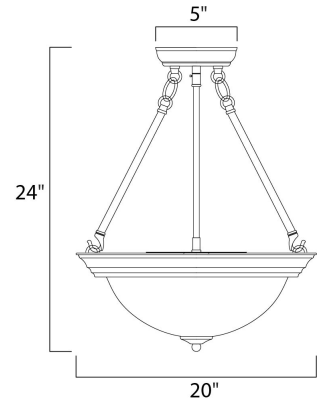

Lighting Your Life Since 1970

Product Specifications - 58461CSN

Job Name:	Job Type:
Quantity:	Comments:

58461CSN
Essentials 3-Light Invert Bowl Pendant

Finish
Satin Nickel

Glass/Shade
Ice

Product Category
Invert Bowl Pendant

Measurements

Width	20.00"
Height	24.00"
Length	N/A
Extension	N/A
Back Plate Width	N/A
Back Plate Height	N/A
HCO	N/A
Min Overall Height	0.00"
Max Overall Height	60.00"
Hanging Weight	11.24 lbs
Height Adjustable	N/A
Slope	N/A
Chain Length	36"
Wire Length	180"
Canopy Width	N/A
Canopy Height	N/A
Canopy Length	N/A