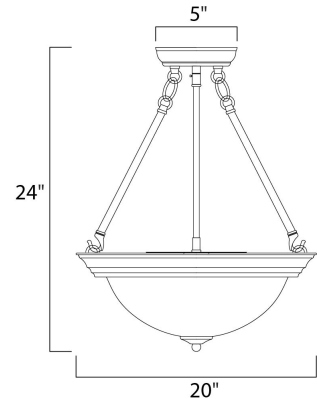

Lighting Your Life Since 1970

Product Specifications - 5846MROI

Job Name:	Job Type:
Quantity:	Comments:

5846MROI
Essentials 3-Light Invert Bowl Pendant

Finish

Oil Rubbed Bronze

Glass/Shade

Marble

Product Category

Invert Bowl Pendant

Lamping

Number of Bulbs	3
Light Type	Incandescent
Bulb Type	MB
Max Bulb Wattage	100
Max Fixture Wattage	300
Rated Life	±2,500 Hours
Rated Lumens	±3,450
Color Temp	±2,700 K
Bulb(s)	Not Included
Light Up/Down	N/A
Beam Spread	N/A
CRI	N/A
Photo Cell Included	N/A
Ballast/Driver/Transformer	No
Dimmable	Standard

Measurements

Width	20.00"
Height	24.00"
Length	N/A
Extension	N/A
Back Plate Width	N/A
Back Plate Height	N/A
HCO	N/A
Min Overall Height	0.00"
Max Overall Height	60.00"
Hanging Weight	9.04 lbs
Height Adjustable	N/A
Slope	N/A
Chain Length	36"
Wire Length	180"
Canopy Width	N/A
Canopy Height	N/A
Canopy Length	N/A