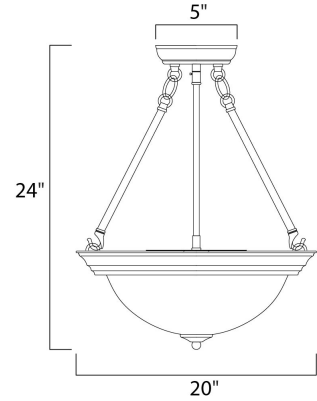

Lighting Your Life Since 1970

Product Specifications - 5846MRSN

Job Name:	Job Type:
Quantity:	Comments:

5846MRSN
Essentials 3-Light Invert Bowl Pendant

Finish
Satin Nickel

Glass/Shade
Marble

Product Category
Invert Bowl Pendant

Measurements

Width	20.00"
Height	24.00"
Length	N/A
Extension	N/A
Back Plate Width	N/A
Back Plate Height	N/A
HCO	N/A
Min Overall Height	0.00"
Max Overall Height	60.00"
Hanging Weight	9.04 lbs
Height Adjustable	N/A
Slope	N/A
Chain Length	36"
Wire Length	180"
Canopy Width	N/A
Canopy Height	N/A
Canopy Length	N/A