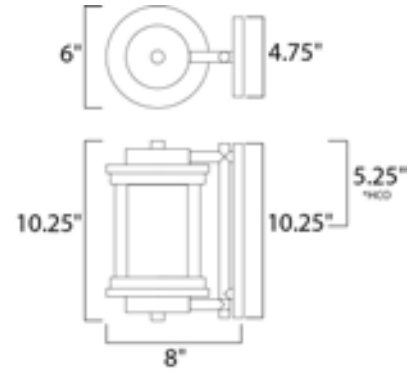

Finish

Anthracite

Glass/Shade

Clear/Frosted

Product Category

Outdoor Wall Mount

Lamping

Number of Bulbs	1
Light Type	Incandescent
Bulb Type	MB
Max Bulb Wattage	60
Max Fixture Wattage	
Rated Life	
Rated Lumens	±0
Color Temp	
Bulb(s)	Not Included
Light Up/Down	N/A
Beam Spread	N/A
CRI	N/A
Photo Cell Included	N/A
Ballast/Driver/Transformer	No
Dimmable	N/A

Measurements

Width	6.00"
Height	10.25"
Length	N/A
Extension	8"
Back Plate Width	4.75"
Back Plate Height	10.25"
HCO	5.00"
Min Overall Height	0.00"
Max Overall Height	N/A
Hanging Weight	4.10 lbs
Height Adjustable	N/A
Slope	N/A
Chain Length	N/A
Wire Length	N/A
Canopy Width	N/A
Canopy Height	N/A
Canopy Length	N/A

Shipping

Carton Weight	5.40 lbs
Carton Width	12"
Carton Height	10"
Carton Length	18"
Carton Cubic Feet	1.18
Master Pack	1
Master Pack Weight	N/A
Master Pack Width	N/A
Master Pack Height	N/A
Master Pack Length	N/A
Master Cubic Feet	N/A
UPS Shippable	Yes

Certification

Safety Rating	Wet
Energy Star	No
CA Title 24	No
CA Title 20	No
ADA	No
Dark Sky	N/A

Other

UPC Code	783209118607
Shades Included	N/A
Crystals Included	N/A
Diffuser Included	N/A
Conversion Kit	N/A
Material	N/A

Equivalents

Incandescent Watts	N/A
Fluorescent Watts	N/A

Maxim Lighting International and all designs, logos and images © 2015 Maxim Lighting International. All Rights Reserved. Maxim Lighting International reserves the right, at any time, to make changes in the design and/or construction of the product including the discontinuation of product without prior notice. Color may vary from what is pictured above due to limitations inherent to photographic processes.

Always consult a qualified, licensed electrician before installation of any product weighing 35 pounds or more. We recommend that a qualified, licensed electrician do the installation. Always install to a mechanically sound structure.