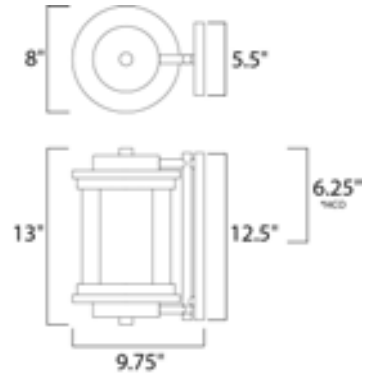

Finish
Anthracite

Glass/Shade
Clear/Frosted

Product Category
Outdoor Wall Mount

Lamping

Number of Bulbs	1
Light Type	Incandescent
Bulb Type	MB
Max Bulb Wattage	100
Max Fixture Wattage	
Rated Life	
Rated Lumens	±0
Color Temp	
Bulb(s)	Not Included
Light Up/Down	N/A
Beam Spread	N/A
CRI	N/A
Photo Cell Included	N/A
Ballast/Driver/Transformer	No
Dimmable	N/A

Measurements

Width	8.00"
Height	13.00"
Length	N/A
Extension	10"
Back Plate Width	5.50"
Back Plate Height	12.50"
HCO	6.25"
Min Overall Height	0.00"
Max Overall Height	N/A
Hanging Weight	7.50 lbs
Height Adjustable	N/A
Slope	N/A
Chain Length	N/A
Wire Length	N/A
Canopy Width	N/A
Canopy Height	N/A
Canopy Length	N/A

Shipping

Carton Weight	9.20 lbs
Carton Width	14"
Carton Height	12"
Carton Length	21"
Carton Cubic Feet	1.92
Master Pack	1
Master Pack Weight	N/A
Master Pack Width	N/A
Master Pack Height	N/A
Master Pack Length	N/A
Master Cubic Feet	N/A
UPS Shippable	Yes

Certification

Safety Rating	Wet
Energy Star	No
CA Title 24	No
CA Title 20	No
ADA	No
Dark Sky	N/A

Other

UPC Code	783209118614
Shades Included	N/A
Crystals Included	N/A
Diffuser Included	N/A
Conversion Kit	N/A
Material	N/A

Equivalents

Incandescent Watts	N/A
Fluorescent Watts	N/A

Maxim Lighting International and all designs, logos and images © 2015 Maxim Lighting International. All Rights Reserved. Maxim Lighting International reserves the right, at any time, to make changes in the design and/or construction of the product including the discontinuation of product without prior notice. Color may vary from what is pictured above due to limitations inherent to photographic processes.

Always consult a qualified, licensed electrician before installation of any product weighing 35 pounds or more. We recommend that a qualified, licensed electrician do the installation. Always install to a mechanically sound structure.