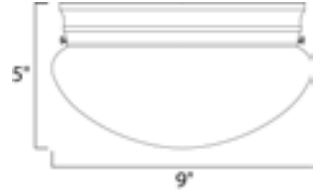

Lighting Your Life Since 1970

Product Specifications - 5881WTWT

Job Name:	Job Type:
Quantity:	Comments:

5881WTWT
Essentials 2-Light Flush Mount

Finish
White

Glass/Shade
White

Product Category
Flush Mount

Lamping

Measurements

Width	9.00"
Height	5.00"
Length	N/A
Extension	N/A
Back Plate Width	N/A
Back Plate Height	N/A
HCO	N/A
Min Overall Height	0.00"
Max Overall Height	N/A
Hanging Weight	0.84 lbs
Height Adjustable	N/A
Slope	N/A
Chain Length	N/A
Wire Length	N/A
Canopy Width	N/A
Canopy Height	N/A
Canopy Length	N/A