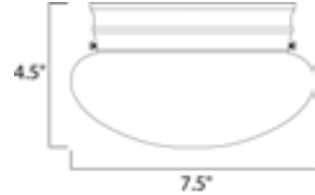

Lighting Your Life Since 1970

Product Specifications - 5884MRSN

Job Name:	Job Type:
Quantity:	Comments:

5884MRSN
Essentials 1-Light Flush Mount

Finish
Satin Nickel

Glass/Shade
Marble

Product Category
Flush Mount

Measurements

Width	7.50"
Height	4.50"
Length	N/A
Extension	N/A
Back Plate Width	N/A
Back Plate Height	N/A
HCO	N/A
Min Overall Height	0.00"
Max Overall Height	4.50"
Hanging Weight	1.32 lbs
Height Adjustable	N/A
Slope	N/A
Chain Length	N/A
Wire Length	N/A
Canopy Width	N/A
Canopy Height	N/A
Canopy Length	N/A