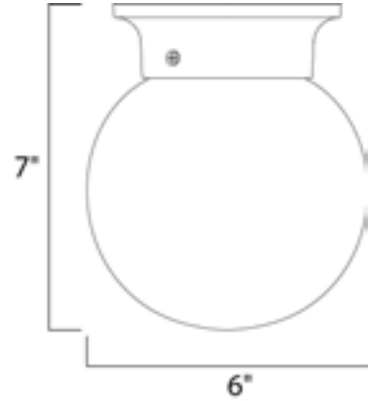

Lighting Your Life Since 1970

Product Specifications - 5889WTWT

Job Name:	Job Type:
Quantity:	Comments:

5889WTWT
Essentials 1-Light Flush Mount

Finish
White

Glass/Shade
White

Product Category
Flush Mount

Lamping

Measurements

Width	6.00"
Height	7.00"
Length	N/A
Extension	N/A
Back Plate Width	N/A
Back Plate Height	N/A
HCO	N/A
Min Overall Height	0.00"
Max Overall Height	7.00"
Hanging Weight	1.28 lbs
Height Adjustable	N/A
Slope	N/A
Chain Length	N/A
Wire Length	N/A
Canopy Width	N/A
Canopy Height	N/A
Canopy Length	N/A

Shipping

Carton Weight	1.48 lbs
Carton Width	7"
Carton Height	8"
Carton Length	7"
Carton Cubic Feet	0.20
Master Pack	6
Master Pack Weight	8.82 lbs
Master Pack Width	13.58"
Master Pack Height	8.66"
Master Pack Length	20.08"
Master Cubic Feet	1.37
UPS Shippable	Yes