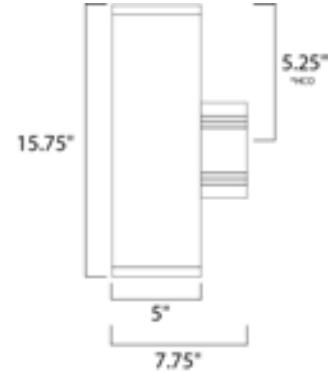

Lighting Your Life Since 1970

Product Specifications - 6102ABZ

Job Name:	Job Type:
Quantity:	Comments:

6102ABZ
Lightray 2-Light Wall Sconce

Finish
Architectural Bronze

Glass/Shade

Product Category
Outdoor Wall Mount

Measurements

Width	5.00"
Height	15.75"
Length	N/A
Extension	8"
Back Plate Width	N/A
Back Plate Height	N/A
HCO	5.20"
Min Overall Height	0.00"
Max Overall Height	N/A
Hanging Weight	3.75 lbs
Height Adjustable	N/A
Slope	N/A
Chain Length	N/A
Wire Length	N/A
Canopy Width	N/A
Canopy Height	N/A
Canopy Length	N/A

Shipping

Carton Weight	4.19 lbs
Carton Width	8"
Carton Height	18"
Carton Length	10"
Carton Cubic Feet	0.81
Master Pack	4
Master Pack Weight	16.76 lbs
Master Pack Width	16.34"
Master Pack Height	19.09"
Master Pack Length	21.06"
Master Cubic Feet	3.80
UPS Shippable	Yes