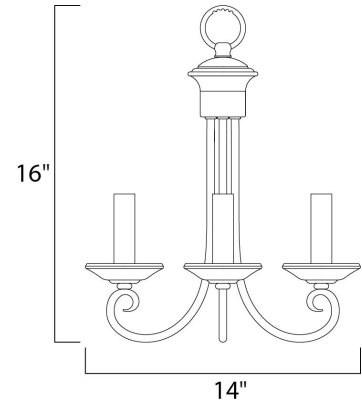

Lighting Your Life Since 1970

Product Specifications - 700030I

Job Name:	Job Type:
Quantity:	Comments:

700030I
Loft 3-Light Chandelier

Finish

Oil Rubbed Bronze

Glass/Shade

Product Category

Mini Chandelier

Lamping

Number of Bulbs	3
Light Type	Incandescent
Bulb Type	CA
Max Bulb Wattage	60
Max Fixture Wattage	180
Rated Life	±1,500 Hours
Rated Lumens	±2,016
Color Temp	±2,700 K
Bulb(s)	Not Included
Light Up/Down	N/A
Beam Spread	N/A
CRI	N/A
Photo Cell Included	N/A
Ballast/Driver/Transformer	No
Dimmable	Standard Dimmer

Measurements

Width	14.00"
Height	16.00"
Length	N/A
Extension	N/A
Back Plate Width	N/A
Back Plate Height	N/A
HCO	N/A
Min Overall Height	0.00"
Max Overall Height	N/A
Hanging Weight	3.46 lbs
Height Adjustable	N/A
Slope	N/A
Chain Length	36"
Wire Length	180"
Canopy Width	N/A
Canopy Height	N/A
Canopy Length	N/A