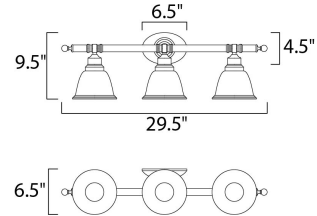

Lighting Your Life Since 1970

Product Specifications - 7143FTSN

Job Name:	Job Type:
Quantity:	Comments:

7143FTSN
Essentials 3-Light Bath Vanity

Finish

Satin Nickel

Glass/Shade

Frosted

Measurements

Width	29.50"
Height	9.50"
Length	N/A
Extension	7"
Back Plate Width	6.42"
Back Plate Height	4.53"
HCO	2.25"
Min Overall Height	0.00"
Max Overall Height	N/A
Hanging Weight	3.16 lbs
Height Adjustable	N/A
Slope	N/A
Chain Length	N/A
Wire Length	N/A
Canopy Width	N/A
Canopy Height	N/A
Canopy Length	N/A

Shipping

Carton Weight	3.93 lbs
Carton Width	8"
Carton Height	10"
Carton Length	28"
Carton Cubic Feet	1.21
Master Pack	1
Master Pack Weight	N/A
Master Pack Width	N/A
Master Pack Height	N/A
Master Pack Length	N/A
Master Cubic Feet	N/A
UPS Shippable	Yes