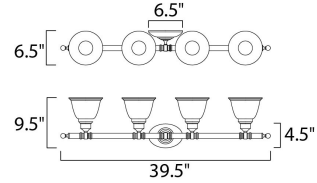

Lighting Your Life Since 1970

Product Specifications - 7144FTOI

Job Name:	Job Type:
Quantity:	Comments:

7144FTOI
Essentials 4-Light Bath Vanity

Finish

Oil Rubbed Bronze

Glass/Shade

Frosted

Product Category

Bath Vanity

Lamping

Number of Bulbs	4
Light Type	Incandescent
Bulb Type	MB
Max Bulb Wattage	100
Max Fixture Wattage	400
Rated Life	±2,500 Hours
Rated Lumens	±4,600
Color Temp	±2,700 K
Bulb(s)	Not Included
Light Up/Down	Both
Beam Spread	N/A
CRI	N/A
Photo Cell Included	N/A
Ballast/Driver/Transformer	No
Dimmable	Standard

Measurements

Width	39.50"
Height	9.50"
Length	N/A
Extension	7"
Back Plate Width	6.50"
Back Plate Height	4.50"
HCO	7.30"
Min Overall Height	0.00"
Max Overall Height	N/A
Hanging Weight	7.69 lbs
Height Adjustable	N/A
Slope	N/A
Chain Length	N/A
Wire Length	N/A
Canopy Width	N/A
Canopy Height	N/A
Canopy Length	N/A

Shipping

Carton Weight	10.58 lbs
Carton Width	9"
Carton Height	8"
Carton Length	37"
Carton Cubic Feet	1.48
Master Pack	1
Master Pack Weight	N/A
Master Pack Width	N/A
Master Pack Height	N/A
Master Pack Length	N/A
Master Cubic Feet	N/A
UPS Shippable	Yes