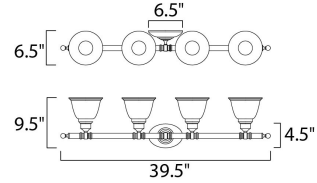

Lighting Your Life Since 1970

Product Specifications - 7144FTSN

| | |
|-----------|-----------|
| Job Name: | Job Type: |
| Quantity: | Comments: |

7144FTSN
Essentials 4-Light Bath Vanity

Finish

Satin Nickel

Glass/Shade

Frosted

Product Category

Bath Vanity

Lamping

| | |
|-----------------------------------|--------------|
| Number of Bulbs | 4 |
| Light Type | Incandescent |
| Bulb Type | MB |
| Max Bulb Wattage | 100 |
| Max Fixture Wattage | 400 |
| Rated Life | ±2,500 Hours |
| Rated Lumens | ±4,600 |
| Color Temp | ±2,700 K |
| Bulb(s) | Not Included |
| Light Up/Down | Both |
| Beam Spread | N/A |
| CRI | N/A |
| Photo Cell Included | N/A |
| Ballast/Driver/Transformer | No |
| Dimmable | Standard |

Measurements

| | |
|---------------------------|----------|
| Width | 39.50" |
| Height | 9.50" |
| Length | N/A |
| Extension | 7" |
| Back Plate Width | 6.50" |
| Back Plate Height | 4.50" |
| HCO | 7.30" |
| Min Overall Height | 0.00" |
| Max Overall Height | N/A |
| Hanging Weight | 7.70 lbs |
| Height Adjustable | N/A |
| Slope | N/A |
| Chain Length | N/A |
| Wire Length | N/A |
| Canopy Width | N/A |
| Canopy Height | N/A |
| Canopy Length | N/A |

Shipping

| | |
|---------------------------|----------|
| Carton Weight | 9.50 lbs |
| Carton Width | 9" |
| Carton Height | 8" |
| Carton Length | 37" |
| Carton Cubic Feet | 1.59 |
| Master Pack | 1 |
| Master Pack Weight | N/A |
| Master Pack Width | N/A |
| Master Pack Height | N/A |
| Master Pack Length | N/A |
| Master Cubic Feet | N/A |
| UPS Shippable | Yes |