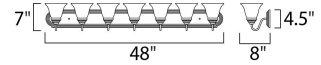

Finish

Oil Rubbed Bronze

Glass/Shade

Marble

Product Category

Bath Vanity

Lamping

Number of Bulbs	7
Light Type	Incandescent
Bulb Type	MB
Max Bulb Wattage	100
Max Fixture Wattage	700
Rated Life	±2,500 Hours
Rated Lumens	±8,050
Color Temp	±2,700 K
Bulb(s)	Not Included
Light Up/Down	Both
Beam Spread	N/A
CRI	N/A
Photo Cell Included	N/A
Ballast/Driver/Transformer	No
Dimmable	Standard

Measurements

Width	48.00"
Height	7.00"
Length	N/A
Extension	8"
Back Plate Width	48.17"
Back Plate Height	4.56"
HCO	4.07"
Min Overall Height	0.00"
Max Overall Height	7.34"
Hanging Weight	12.00 lbs
Height Adjustable	N/A
Slope	N/A
Chain Length	N/A
Wire Length	N/A
Canopy Width	N/A
Canopy Height	N/A
Canopy Length	N/A

Shipping

Carton Weight	14.30 lbs
Carton Width	9"
Carton Height	8"
Carton Length	54"
Carton Cubic Feet	2.22
Master Pack	1
Master Pack Weight	N/A
Master Pack Width	N/A
Master Pack Height	N/A
Master Pack Length	N/A
Master Cubic Feet	N/A
UPS Shippable	

Certification

Safety Rating	Damp
Energy Star	No
CA Title 24	No
CA Title 20	No
ADA	No
Dark Sky	N/A

Other

UPC Code	783209801646
Shades Included	N/A
Crystals Included	N/A
Diffuser Included	N/A
Conversion Kit	N/A
Material	Aluminum

Equivalents

Incandescent Watts	N/A
Fluorescent Watts	N/A

Maxim Lighting International and all designs, logos and images © 2015 Maxim Lighting International. All Rights Reserved. Maxim Lighting International reserves the right, at any time, to make changes in the design and/or construction of the product including the discontinuation of product without prior notice. Color may vary from what is pictured above due to limitations inherent to photographic processes.

Always consult a qualified, licensed electrician before installation of any product weighing 35 pounds or more. We recommend that a qualified, licensed electrician do the installation. Always install to a mechanically sound structure.