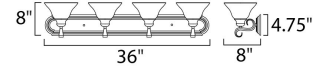

Finish
Pewter

Glass/Shade
Marble

Product Category
Bath Vanity

Lamping

Number of Bulbs	4
Light Type	Incandescent
Bulb Type	MB
Max Bulb Wattage	100
Max Fixture Wattage	400
Rated Life	±2,500 Hours
Rated Lumens	±4,600
Color Temp	±2,700 K
Bulb(s)	Not Included
Light Up/Down	Both
Beam Spread	N/A
CRI	N/A
Photo Cell Included	N/A
Ballast/Driver/Transformer	No
Dimmable	Standard

Measurements

Width	36.00"
Height	8.00"
Length	N/A
Extension	8"
Back Plate Width	36.00"
Back Plate Height	4.72"
HCO	5.00"
Min Overall Height	0.00"
Max Overall Height	N/A
Hanging Weight	9.48 lbs
Height Adjustable	N/A
Slope	N/A
Chain Length	N/A
Wire Length	N/A
Canopy Width	N/A
Canopy Height	N/A
Canopy Length	N/A

Shipping

Carton Weight	13.23 lbs
Carton Width	10"
Carton Height	7"
Carton Length	43"
Carton Cubic Feet	1.82
Master Pack	1
Master Pack Weight	N/A
Master Pack Width	N/A
Master Pack Height	N/A
Master Pack Length	N/A
Master Cubic Feet	N/A
UPS Shippable	Yes

Certification

Safety Rating	Damp
Energy Star	No
CA Title 24	No
CA Title 20	No
ADA	No
Dark Sky	N/A

Other

UPC Code	783209802421
Shades Included	N/A
Crystals Included	N/A
Diffuser Included	N/A
Conversion Kit	N/A
Material	Iron

Equivalents

Incandescent Watts	N/A
Fluorescent Watts	N/A

Maxim Lighting International and all designs, logos and images © 2015 Maxim Lighting International. All Rights Reserved. Maxim Lighting International reserves the right, at any time, to make changes in the design and/or construction of the product including the discontinuation of product without prior notice. Color may vary from what is pictured above due to limitations inherent to photographic processes.

Always consult a qualified, licensed electrician before installation of any product weighing 35 pounds or more. We recommend that a qualified, licensed electrician do the installation. Always install to a mechanically sound structure.