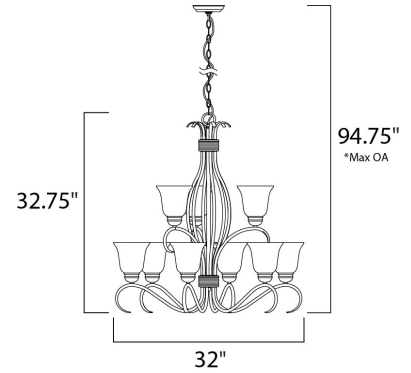

Lighting Your Life Since 1970

Product Specifications - 85128ICSN

Job Name:	Job Type:
Quantity:	Comments:

85128ICSN
Basix EE 9-Light Chandelier

Finish
Satin Nickel

Glass/Shade
Ice

*max overall height
Product Category
Multi-Tier Chandelier

Lamping

Number of Bulbs	9
Light Type	Fluorescent
Bulb Type	GU24
Max Bulb Wattage	13
Max Fixture Wattage	117
Rated Life	±10,000 Hours
Rated Lumens	±8,100
Color Temp	±2,700 K
Bulb(s)	Included
Light Up/Down	N/A
Beam Spread	N/A
CRI	81-82
Photo Cell Included	N/A
Ballast/Driver/Transformer	No
Dimmable	No

Measurements

Width	32.00"
Height	31.50"
Length	N/A
Extension	N/A
Back Plate Width	N/A
Back Plate Height	N/A
HCO	N/A
Min Overall Height	0.00"
Max Overall Height	N/A
Hanging Weight	21.20 lbs
Height Adjustable	N/A
Slope	N/A
Chain Length	72"
Wire Length	180"
Canopy Width	N/A
Canopy Height	N/A
Canopy Length	N/A