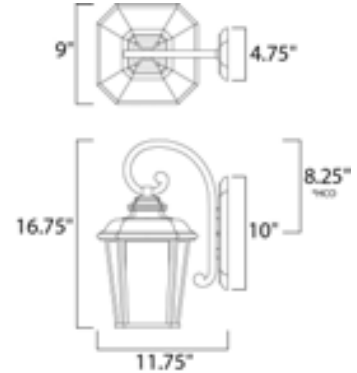

Lighting Your Life Since 1970

Product Specifications - 85664CDFTBO

Job Name:	Job Type:
Quantity:	Comments:

85664CDFTBO
Radcliffe EE 1-Light Medium Outdoor Wall

Finish
Black Oxide

Glass/Shade
Seedy/Frosted

Product Category
Outdoor Wall Mount

Lamping

Number of Bulbs	1
Light Type	Fluorescent
Bulb Type	GU24
Max Bulb Wattage	18
Max Fixture Wattage	
Rated Life	
Rated Lumens	±1,355
Color Temp	
Bulb(s)	Included
Light Up/Down	N/A
Beam Spread	N/A
CRI	N/A
Photo Cell Included	N/A
Ballast/Driver/Transformer	No
Dimmable	N/A

Measurements

Width	9.00"
Height	16.75"
Length	N/A
Extension	12"
Back Plate Width	4.75"
Back Plate Height	10.00"
HCO	8.25"
Min Overall Height	0.00"
Max Overall Height	N/A
Hanging Weight	8.30 lbs
Height Adjustable	N/A
Slope	N/A
Chain Length	N/A
Wire Length	N/A
Canopy Width	N/A
Canopy Height	N/A
Canopy Length	N/A

Shipping

Carton Weight	9.90 lbs
Carton Width	16"
Carton Height	13"
Carton Length	23"
Carton Cubic Feet	2.73
Master Pack	1
Master Pack Weight	N/A
Master Pack Width	N/A
Master Pack Height	N/A
Master Pack Length	N/A
Master Cubic Feet	N/A
UPS Shippable	Yes