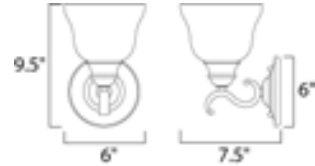

Lighting Your Life Since 1970

Product Specifications - 85807ICOI

Job Name:	Job Type:
Quantity:	Comments:

85807ICOI
Linda EE 1-Light Wall Sconce

Finish

Oil Rubbed Bronze

Glass/Shade

Ice

Product Category

Wall Sconce

Lamping

Number of Bulbs	1
Light Type	Fluorescent
Bulb Type	GU24
Max Bulb Wattage	13
Max Fixture Wattage	13
Rated Life	±10,000 Hours
Rated Lumens	±900
Color Temp	±2,700 K
Bulb(s)	Included
Light Up/Down	Both
Beam Spread	N/A
CRI	81-82
Photo Cell Included	N/A
Ballast/Driver/Transformer	No
Dimmable	No

Measurements

Width	6.00"
Height	9.50"
Length	N/A
Extension	8"
Back Plate Width	5.50"
Back Plate Height	5.50"
HCO	6.50"
Min Overall Height	0.00"
Max Overall Height	9.50"
Hanging Weight	2.05 lbs
Height Adjustable	N/A
Slope	N/A
Chain Length	N/A
Wire Length	N/A
Canopy Width	N/A
Canopy Height	N/A
Canopy Length	N/A