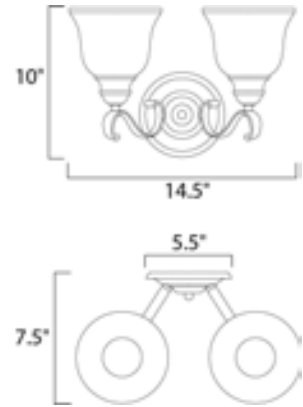

Lighting Your Life Since 1970

Product Specifications - 85808ICOI

Job Name:	Job Type:
Quantity:	Comments:

85808ICOI
Linda EE 2-Light Bath Vanity

Finish

Oil Rubbed Bronze

Glass/Shade

Ice

Product Category

Bath Vanity

Lamping

Number of Bulbs	2
Light Type	Fluorescent
Bulb Type	GU24
Max Bulb Wattage	13
Max Fixture Wattage	26
Rated Life	±10,000 Hours
Rated Lumens	±1,800
Color Temp	±2,700 K
Bulb(s)	Included
Light Up/Down	Both
Beam Spread	N/A
CRI	81-82
Photo Cell Included	N/A
Ballast/Driver/Transformer	No
Dimmable	No

Measurements

Width	14.50"
Height	8.50"
Length	N/A
Extension	9"
Back Plate Width	5.50"
Back Plate Height	5.50"
HCO	5.50"
Min Overall Height	0.00"
Max Overall Height	N/A
Hanging Weight	4.76 lbs
Height Adjustable	N/A
Slope	N/A
Chain Length	N/A
Wire Length	N/A
Canopy Width	N/A
Canopy Height	N/A
Canopy Length	N/A