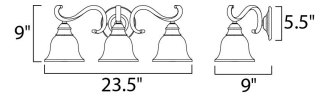

Lighting Your Life Since 1970

Product Specifications - 85809WSOI

Job Name:	Job Type:
Quantity:	Comments:

85809WSOI
Linda EE 3-Light Bath Vanity

Finish

Oil Rubbed Bronze

Glass/Shade

Wilshire

Product Category

Bath Vanity

Lamping

Number of Bulbs	3
Light Type	Fluorescent
Bulb Type	GU24
Max Bulb Wattage	13
Max Fixture Wattage	39
Rated Life	±10,000 Hours
Rated Lumens	±2,700
Color Temp	±2,700 K
Bulb(s)	Included
Light Up/Down	Both
Beam Spread	N/A
CRI	81-82
Photo Cell Included	N/A
Ballast/Driver/Transformer	No
Dimmable	No

Measurements

Width	24.00"
Height	9.00"
Length	N/A
Extension	8"
Back Plate Width	5.50"
Back Plate Height	5.50"
HCO	6.00"
Min Overall Height	0.00"
Max Overall Height	N/A
Hanging Weight	6.70 lbs
Height Adjustable	N/A
Slope	N/A
Chain Length	N/A
Wire Length	N/A
Canopy Width	N/A
Canopy Height	N/A
Canopy Length	N/A