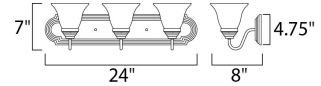

Finish

Oil Rubbed Bronze

Glass/Shade

Marble

Product Category

Bath Vanity

Lamping

Number of Bulbs	3
Light Type	Fluorescent
Bulb Type	GU24
Max Bulb Wattage	13
Max Fixture Wattage	39
Rated Life	±10,000 Hours
Rated Lumens	±2,700
Color Temp	±2,700 K
Bulb(s)	Included
Light Up/Down	Both
Beam Spread	N/A
CRI	81-82
Photo Cell Included	N/A
Ballast/Driver/Transformer	No
Dimmable	No

Measurements

Width	24.00"
Height	7.00"
Length	N/A
Extension	8"
Back Plate Width	24.00"
Back Plate Height	4.84"
HCO	4.07"
Min Overall Height	0.00"
Max Overall Height	N/A
Hanging Weight	5.58 lbs
Height Adjustable	N/A
Slope	N/A
Chain Length	N/A
Wire Length	N/A
Canopy Width	N/A
Canopy Height	N/A
Canopy Length	N/A

Shipping

Carton Weight	7.36 lbs
Carton Width	9"
Carton Height	7"
Carton Length	29"
Carton Cubic Feet	1.08
Master Pack	1
Master Pack Weight	N/A
Master Pack Width	N/A
Master Pack Height	N/A
Master Pack Length	N/A
Master Cubic Feet	N/A
UPS Shippable	Yes

Certification

Safety Rating	Damp
Energy Star	No
CA Title 24	Yes
CA Title 20	No
ADA	No
Dark Sky	N/A

Other

UPC Code	783209086425
Shades Included	N/A
Crystals Included	N/A
Diffuser Included	N/A
Conversion Kit	N/A
Material	N/A

Equivalents

Incandescent Watts	245
Fluorescent Watts	N/A

Maxim Lighting International and all designs, logos and images © 2015 Maxim Lighting International. All Rights Reserved. Maxim Lighting International reserves the right, at any time, to make changes in the design and/or construction of the product including the discontinuation of product without prior notice. Color may vary from what is pictured above due to limitations inherent to photographic processes.

Always consult a qualified, licensed electrician before installation of any product weighing 35 pounds or more. We recommend that a qualified, licensed electrician do the installation. Always install to a mechanically sound structure.