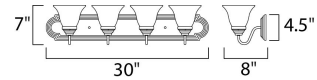

85814MRSN
Essentials EE 4-Light Bath Vanity

Finish

Satin Nickel

Glass/Shade

Marble

Product Category

Bath Vanity

Lamping

Number of Bulbs	4
Light Type	Fluorescent
Bulb Type	GU24
Max Bulb Wattage	13
Max Fixture Wattage	52
Rated Life	±10,000 Hours
Rated Lumens	±3,600
Color Temp	±2,700 K
Bulb(s)	Included
Light Up/Down	Both
Beam Spread	N/A
CRI	81-82
Photo Cell Included	N/A
Ballast/Driver/Transformer	No
Dimmable	No

Measurements

Width	30.00"
Height	7.00"
Length	N/A
Extension	8"
Back Plate Width	4.33"
Back Plate Height	26.68"
HCO	4.07"
Min Overall Height	0.00"
Max Overall Height	N/A
Hanging Weight	7.26 lbs
Height Adjustable	N/A
Slope	N/A
Chain Length	N/A
Wire Length	N/A
Canopy Width	
Canopy Height	
Canopy Length	N/A

Shipping

Carton Weight	9.50 lbs
Carton Width	9"
Carton Height	8"
Carton Length	34"
Carton Cubic Feet	1.39
Master Pack	1
Master Pack Weight	N/A
Master Pack Width	N/A
Master Pack Height	N/A
Master Pack Length	N/A
Master Cubic Feet	N/A
UPS Shippable	Yes

Certification

Safety Rating	Damp
Energy Star	Yes
CA Title 24	Yes
CA Title 20	No
ADA	No
Dark Sky	N/A

Other

UPC Code	783209081581
Shades Included	N/A
Crystals Included	N/A
Diffuser Included	N/A
Conversion Kit	N/A
Material	N/A

Equivalents

Incandescent Watts	327
Fluorescent Watts	N/A

Maxim Lighting International and all designs, logos and images © 2015 Maxim Lighting International. All Rights Reserved. Maxim Lighting International reserves the right, at any time, to make changes in the design and/or construction of the product including the discontinuation of product without prior notice. Color may vary from what is pictured above due to limitations inherent to photographic processes.

Always consult a qualified, licensed electrician before installation of any product weighing 35 pounds or more. We recommend that a qualified, licensed electrician do the installation. Always install to a mechanically sound structure.